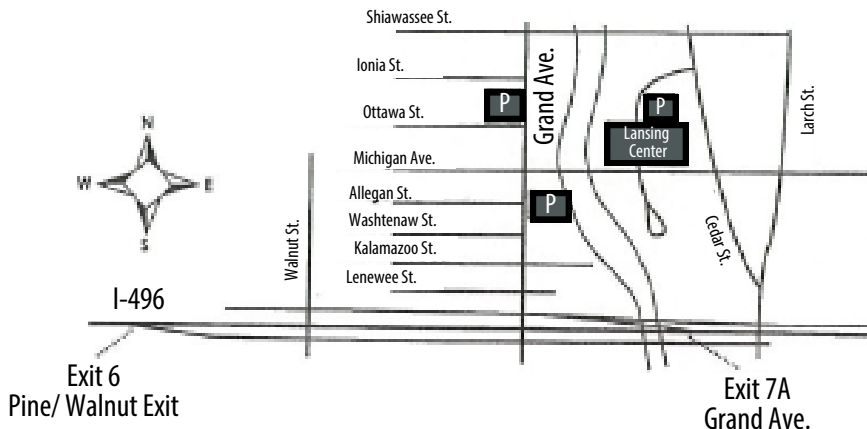

From the West:
 East bound 495
 Exit Pine/Walnut St.
 Left (North) on Grand Ave.
 Parking at the corner of
 Allegan St./ Grand Ave.
 or corner of
 Ottawa St. / Grand Ave.
 Also below and behind
 the Lansing Center

From the East:
 West bound 496
 Exit 7A
 Right (North) on Grand Ave.
 Parking at the corner of
 Allegan St. /Grand Ave.
 or corner of
 Ottawa St./ Grand Ave.
 Also below and behind
 the Lansing Center